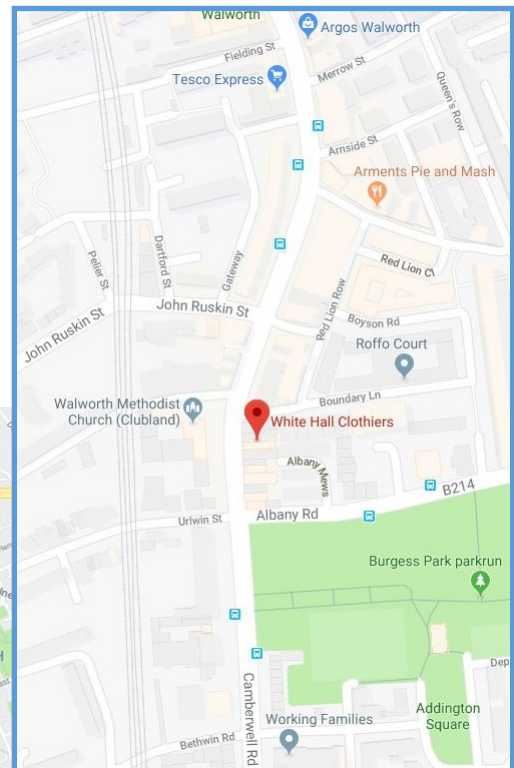

Website: www.whitehallclothiers.com

Store Opening Hours:

Monday to Saturday 9:15am - 5:30pm
Sunday CLOSED

Buses From Pimlico Academy:

- 1) Bus 360 or C10 to Elephant & Castle, then
- 2) Any of 12, 35, 40, 45, 68, 148, 171, 176, or 468 buses to Stop N "Camberwell Road/Albany Road"